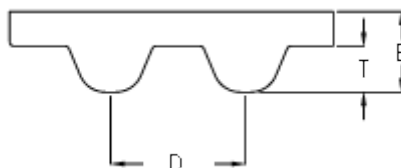

# Data Sheet

Article number: 602932750200

Description: Gates timing belt POWERGRIP®  
GTX 968 8MX 40

## Measures

---

D (Pitch)	= 8
Height B mm	= 5.6
Height T mm	= 3.4
Length	= 968
Number of teeth	= 121
Type	= 968 8MX 40
Width	= 40